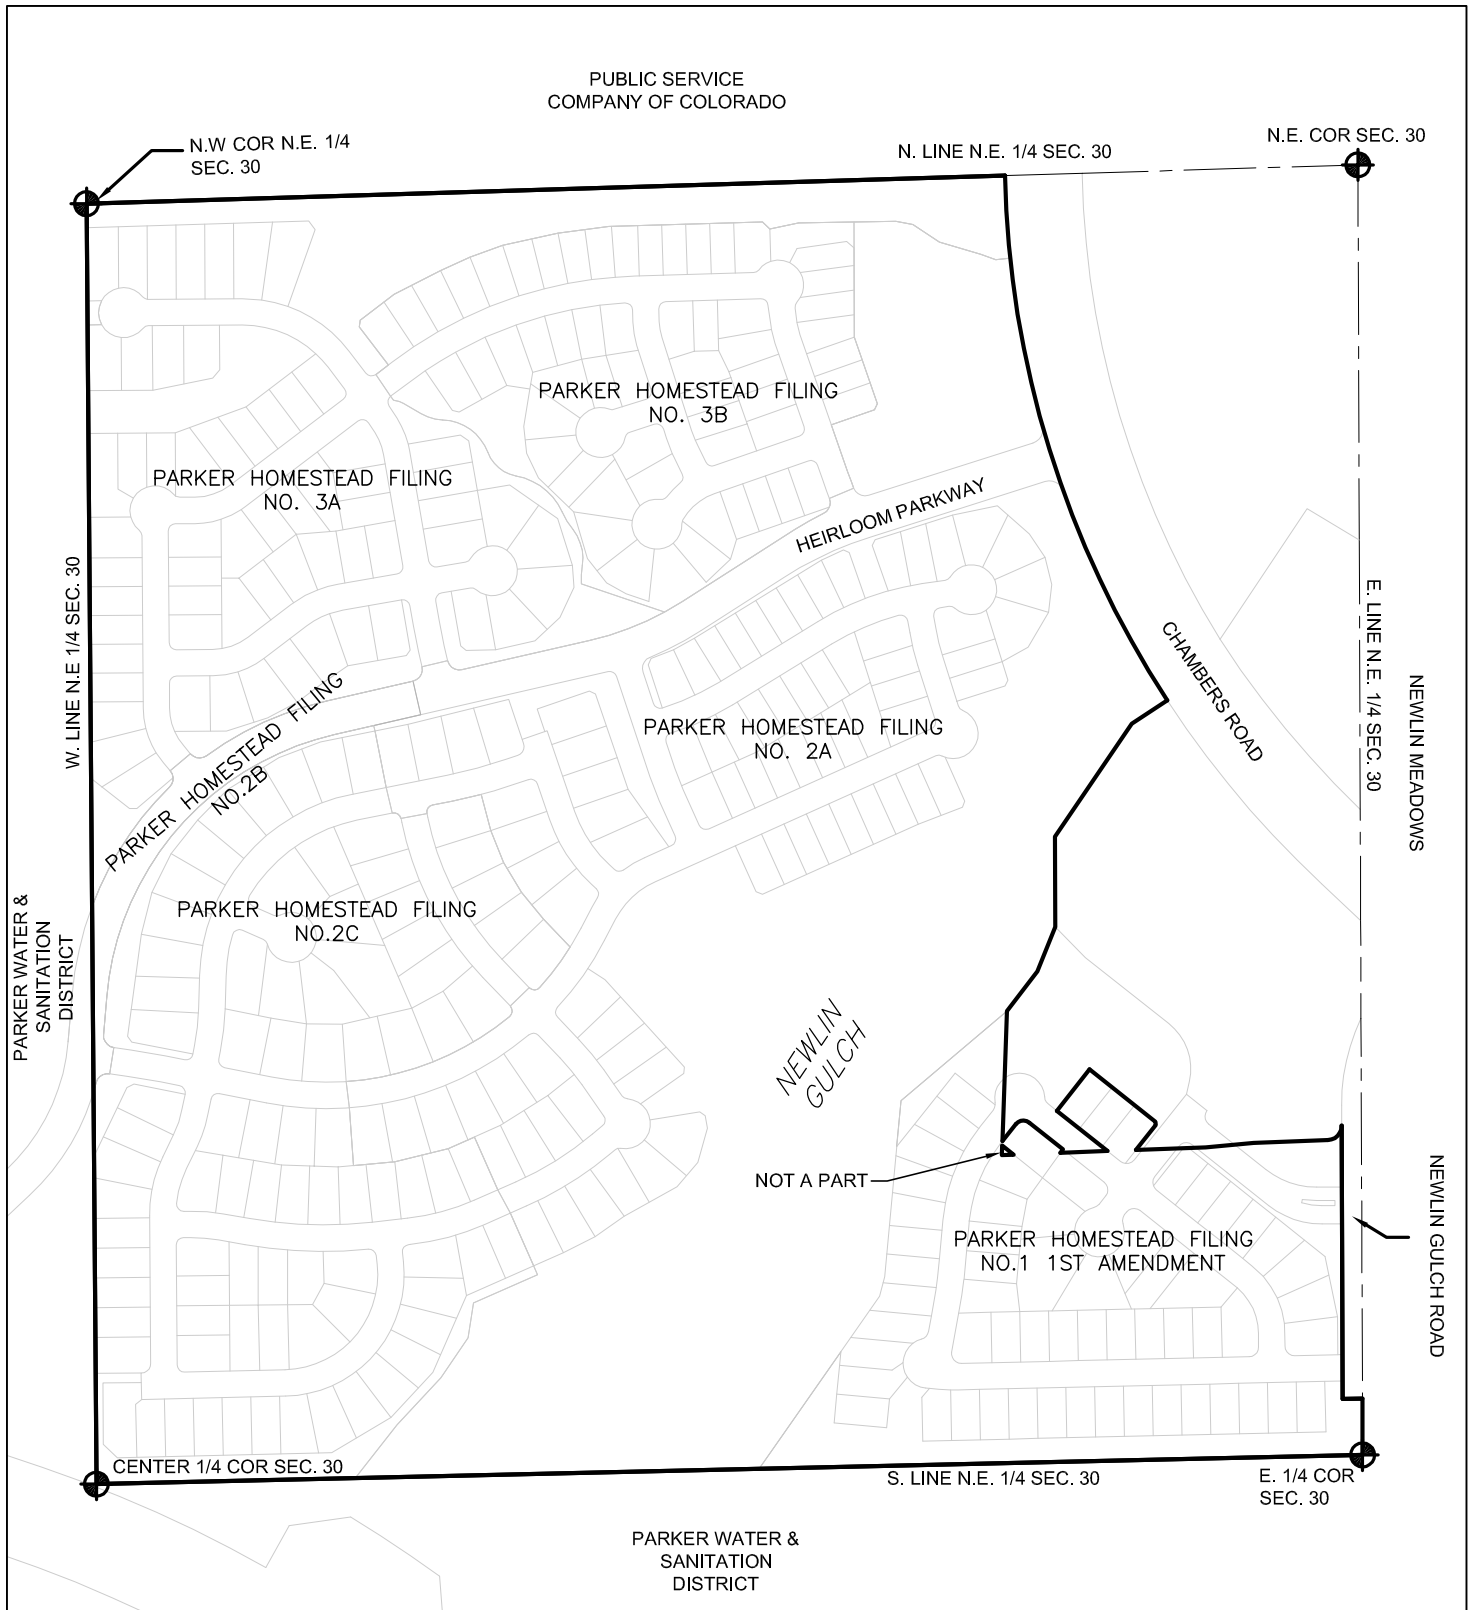

PARKER HOMESTEAD METROPOLITAN DISTRICT, LGID NO. 66298

PUBLIC SERVICE
COMPANY OF COLORADO

SCALE 1"=400'